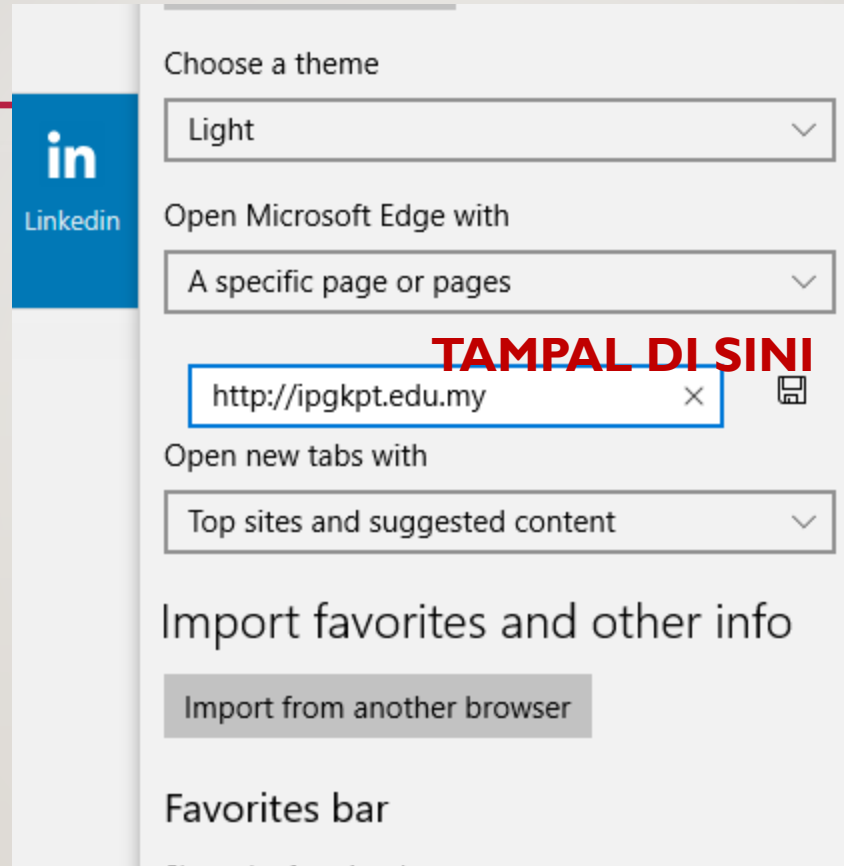

LANGKAH TUJUH